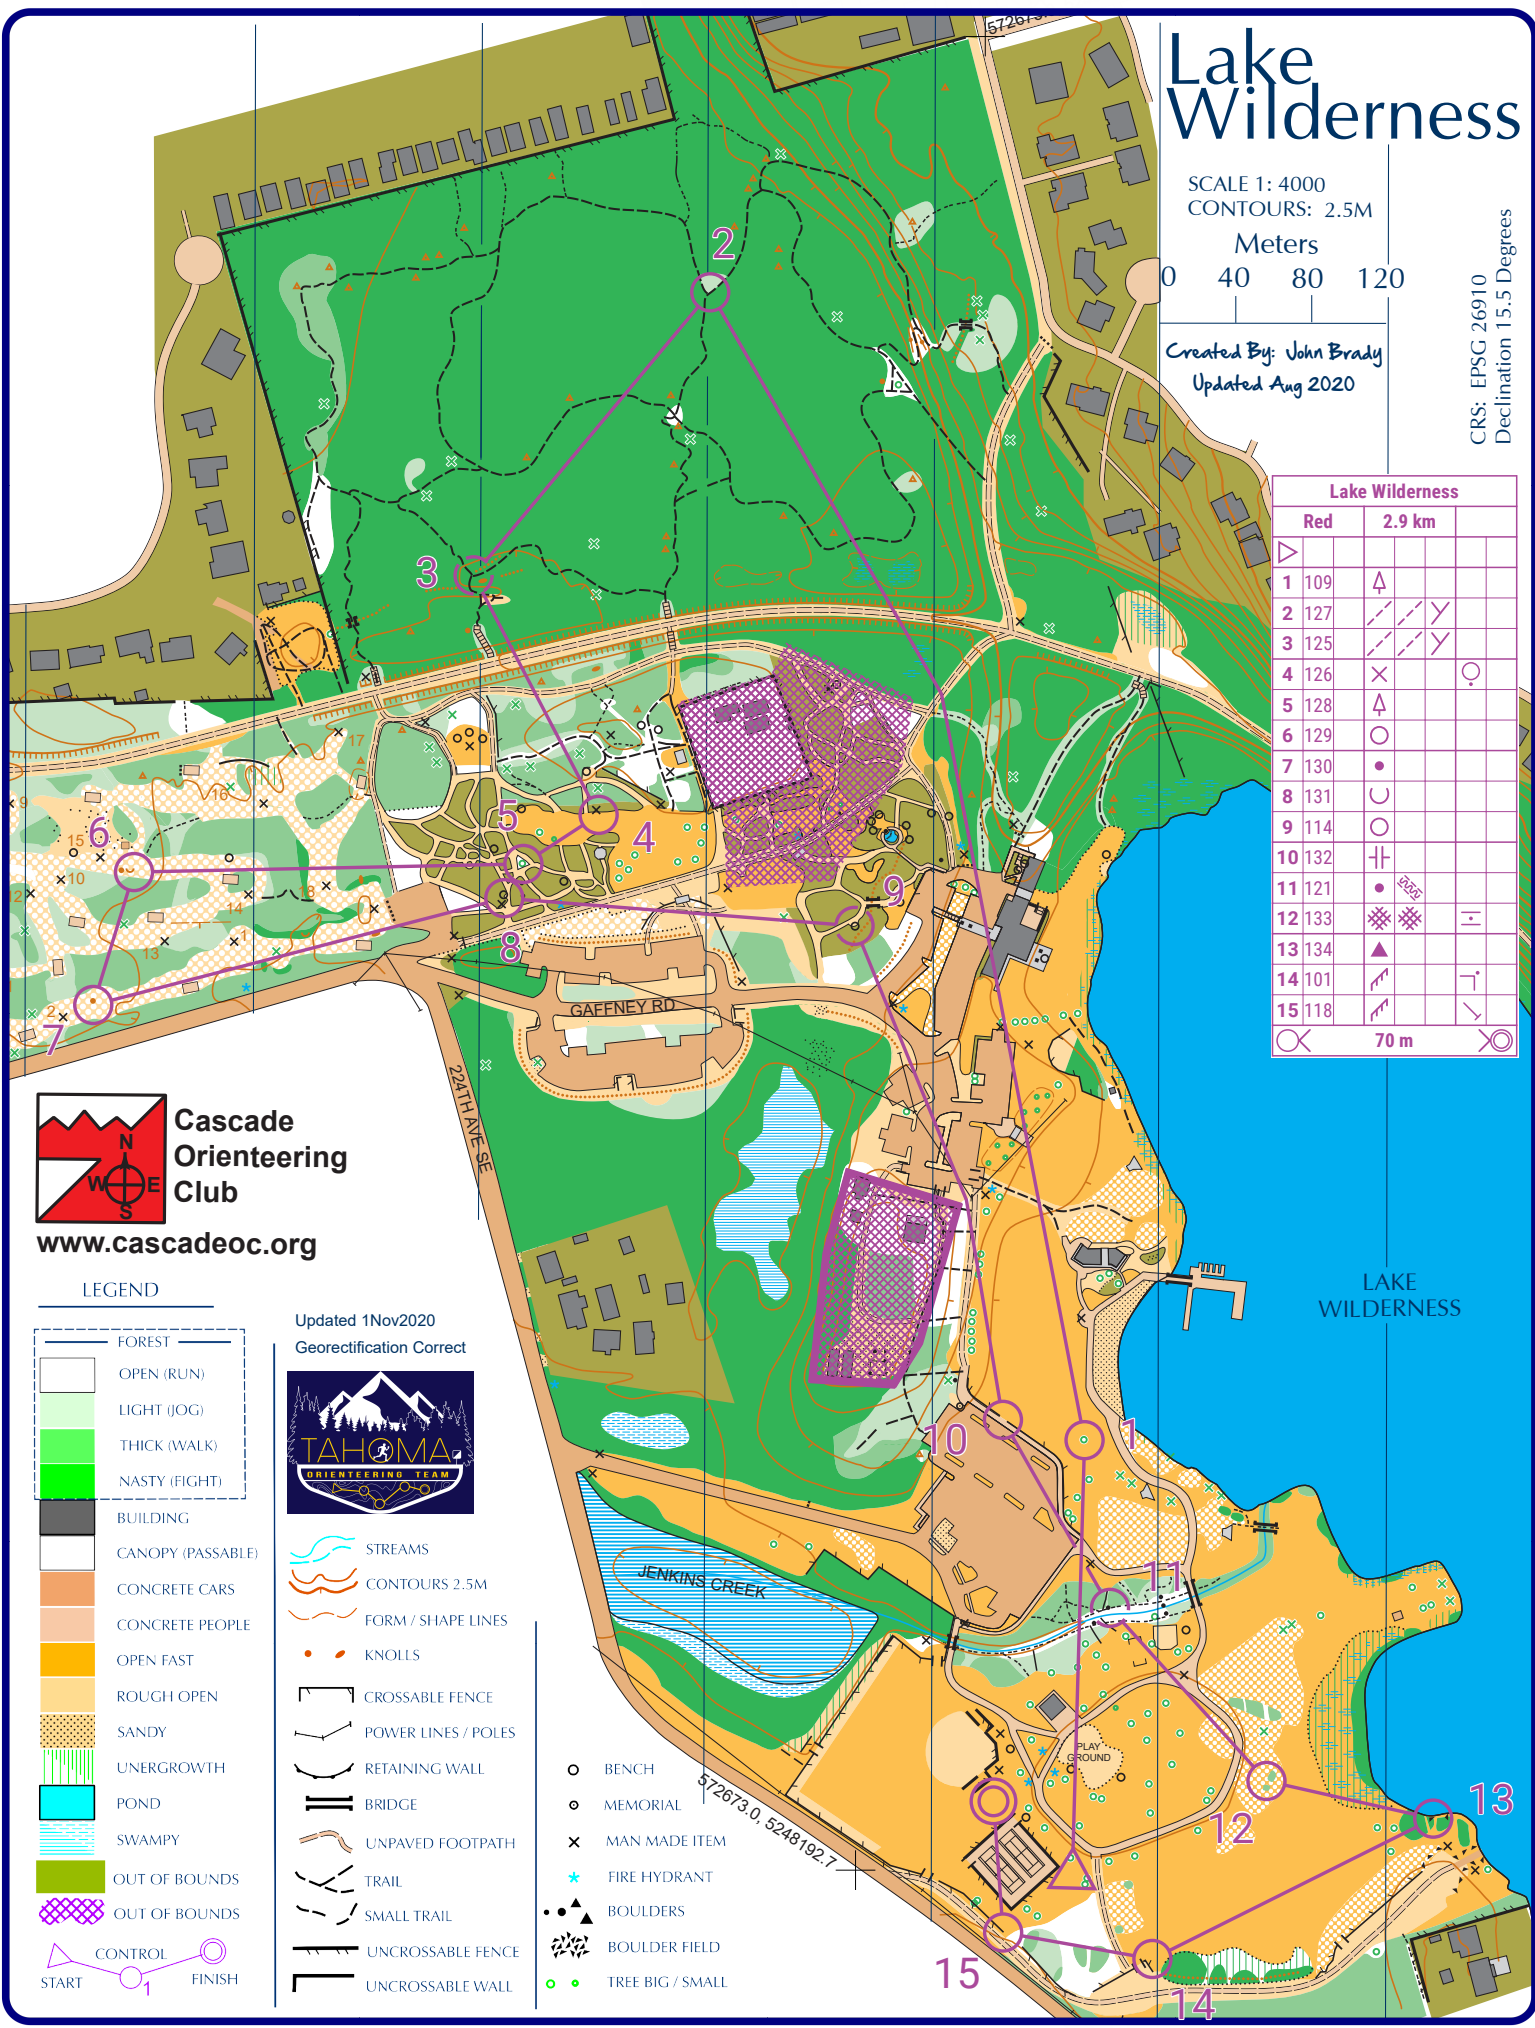

Lake Wilderness

SCALE 1: 4000
CONTOURS: 2.5M

Meters

Created By: John Brady
Updated Aug 2020

CRS: EPSG 26910
Declination 15.5 Degrees

Lake Wilderness			
Red	2.9 km		
1	109	▲	
2	127	⚡	Y
3	125	⚡	Y
4	126	X	○
5	128	▲	
6	129	○	
7	130	●	
8	131	○	
9	114	○	
10	132	⊥	
11	121	●	
12	133	⚡	⊥
13	134	▲	
14	101	⚡	⊥
15	118	⚡	⊥

**Cascade
Orienteering
Club**

www.cascadeoc.org

LEGEND

- FOREST
- OPEN (RUN)
- LIGHT (JOG)
- THICK (WALK)
- NASTY (FIGHT)
- BUILDING
- CANOPY (PASSABLE)
- CONCRETE CARS
- CONCRETE PEOPLE
- OPEN FAST
- ROUGH OPEN
- SANDY
- UNERGROWTH
- POND
- SWAMPY
- OUT OF BOUNDS
- OUT OF BOUNDS
- CONTROL
- START
- FINISH

Updated 1Nov2020
Georectification Correct

- STREAMS
- CONTOURS 2.5M
- FORM / SHAPE LINES
- KNOLLS
- CROSSABLE FENCE
- POWER LINES / POLES
- RETAINING WALL
- BRIDGE
- UNPAVED FOOTPATH
- TRAIL
- SMALL TRAIL
- UNCROSSABLE FENCE
- UNCROSSABLE WALL

- BENCH
- MEMORIAL
- X MAN MADE ITEM
- ★ FIRE HYDRANT
- BOULDERS
- ⚡ BOULDER FIELD
- TREE BIG / SMALL

572673.0, 5248192.7

LAKE WILDERNESS