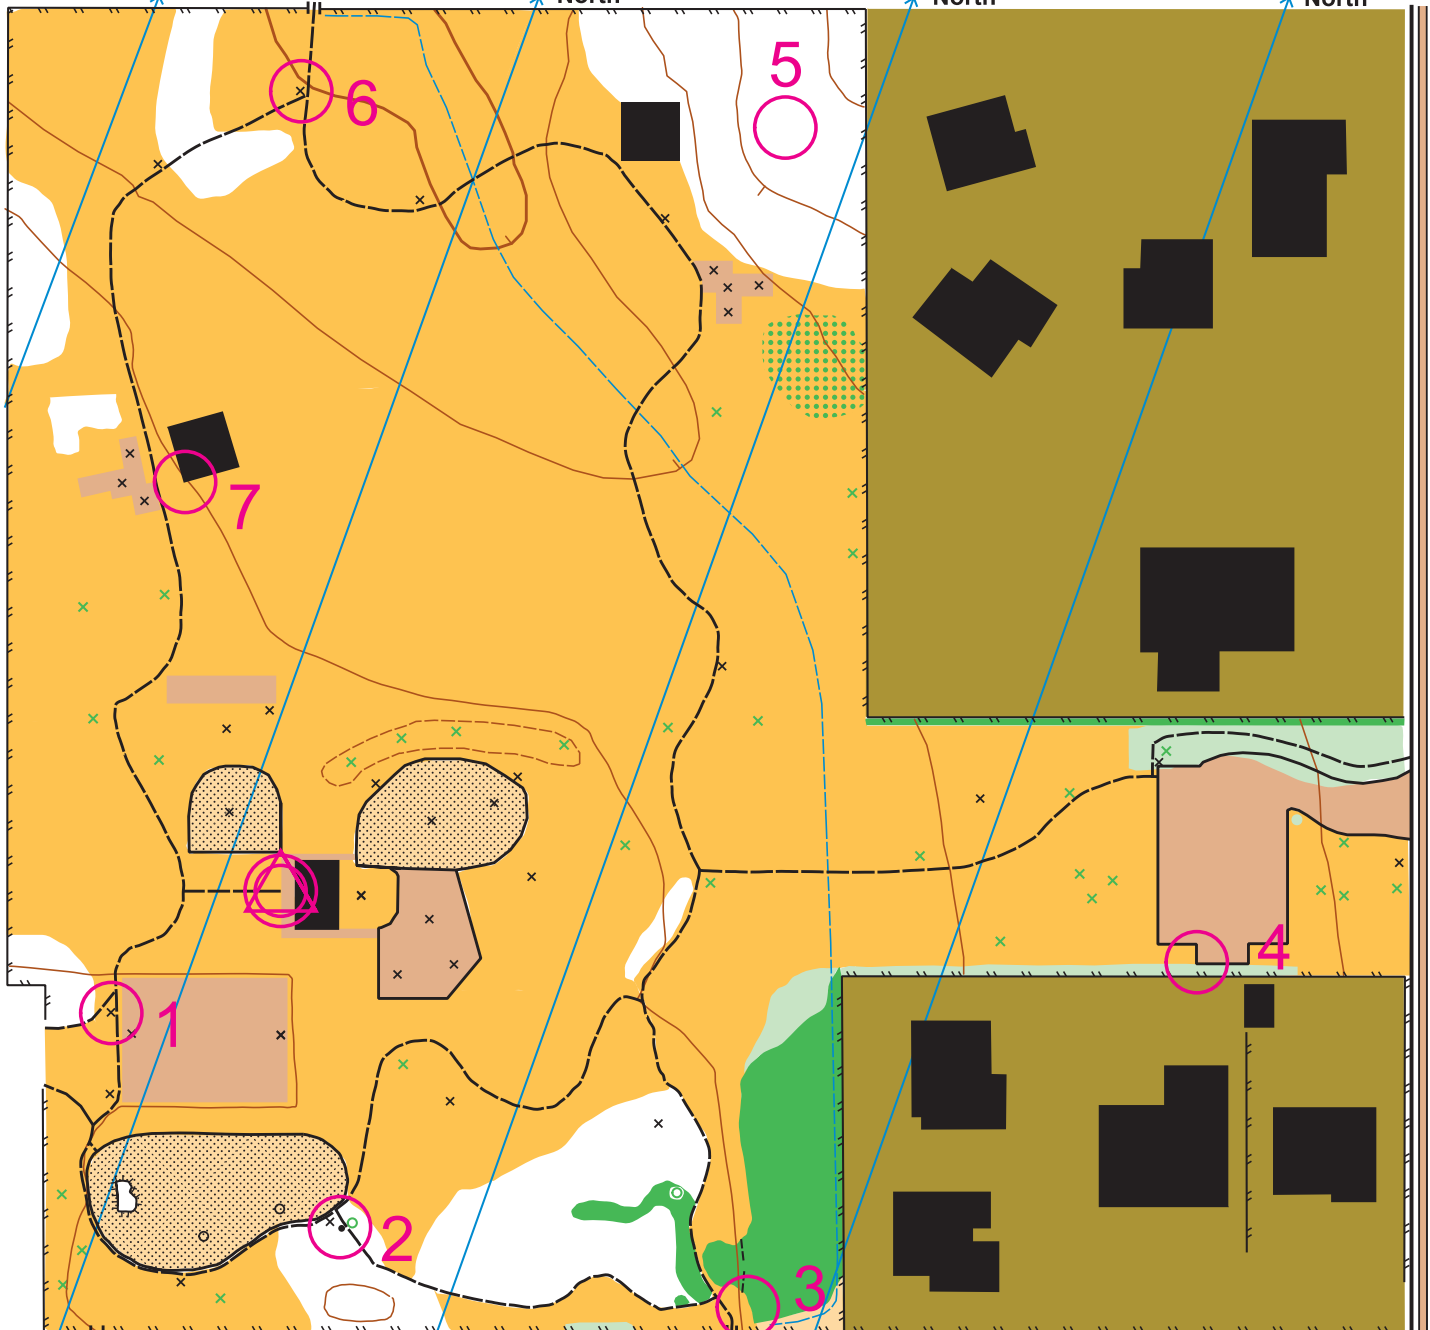

North Neighborhood Park

Scale 1:1000
Contours: 1m

This map is copyright by the Cascade Orienteering Club and is provided for personal use only. It may not be sold or used commercially.

Cascade Orienteering Club
POB 31375, Seattle WA 98103
www.CascadeOC.org
Copyright (c) 2008

- | | | | |
|--|----------------------------------|--|----------------------------|
| | paved road, paved area | | open land, rough open land |
| | large trail, minor trail | | slow/very difficult to run |
| | index contour, contour | | open forest, orchard |
| | small hill, form line | | wood chips, settlement |
| | minor water channel | | single tree, stump |
| | small boulder, uncrossable fence | | platform, gate |
| | building, passable rock wall | | Start/Finish |
| | sidewalk, man-made object | | |

Map Funding and Materials provided by:

Lynnwood Elementary School PFT

City of Lynnwood Parks and Recreation

Fieldwork & Drafting:
2007 Jim Siscel
Version:08Jan

0 10 20 30 40 50

North

North

North

44th Ave SW